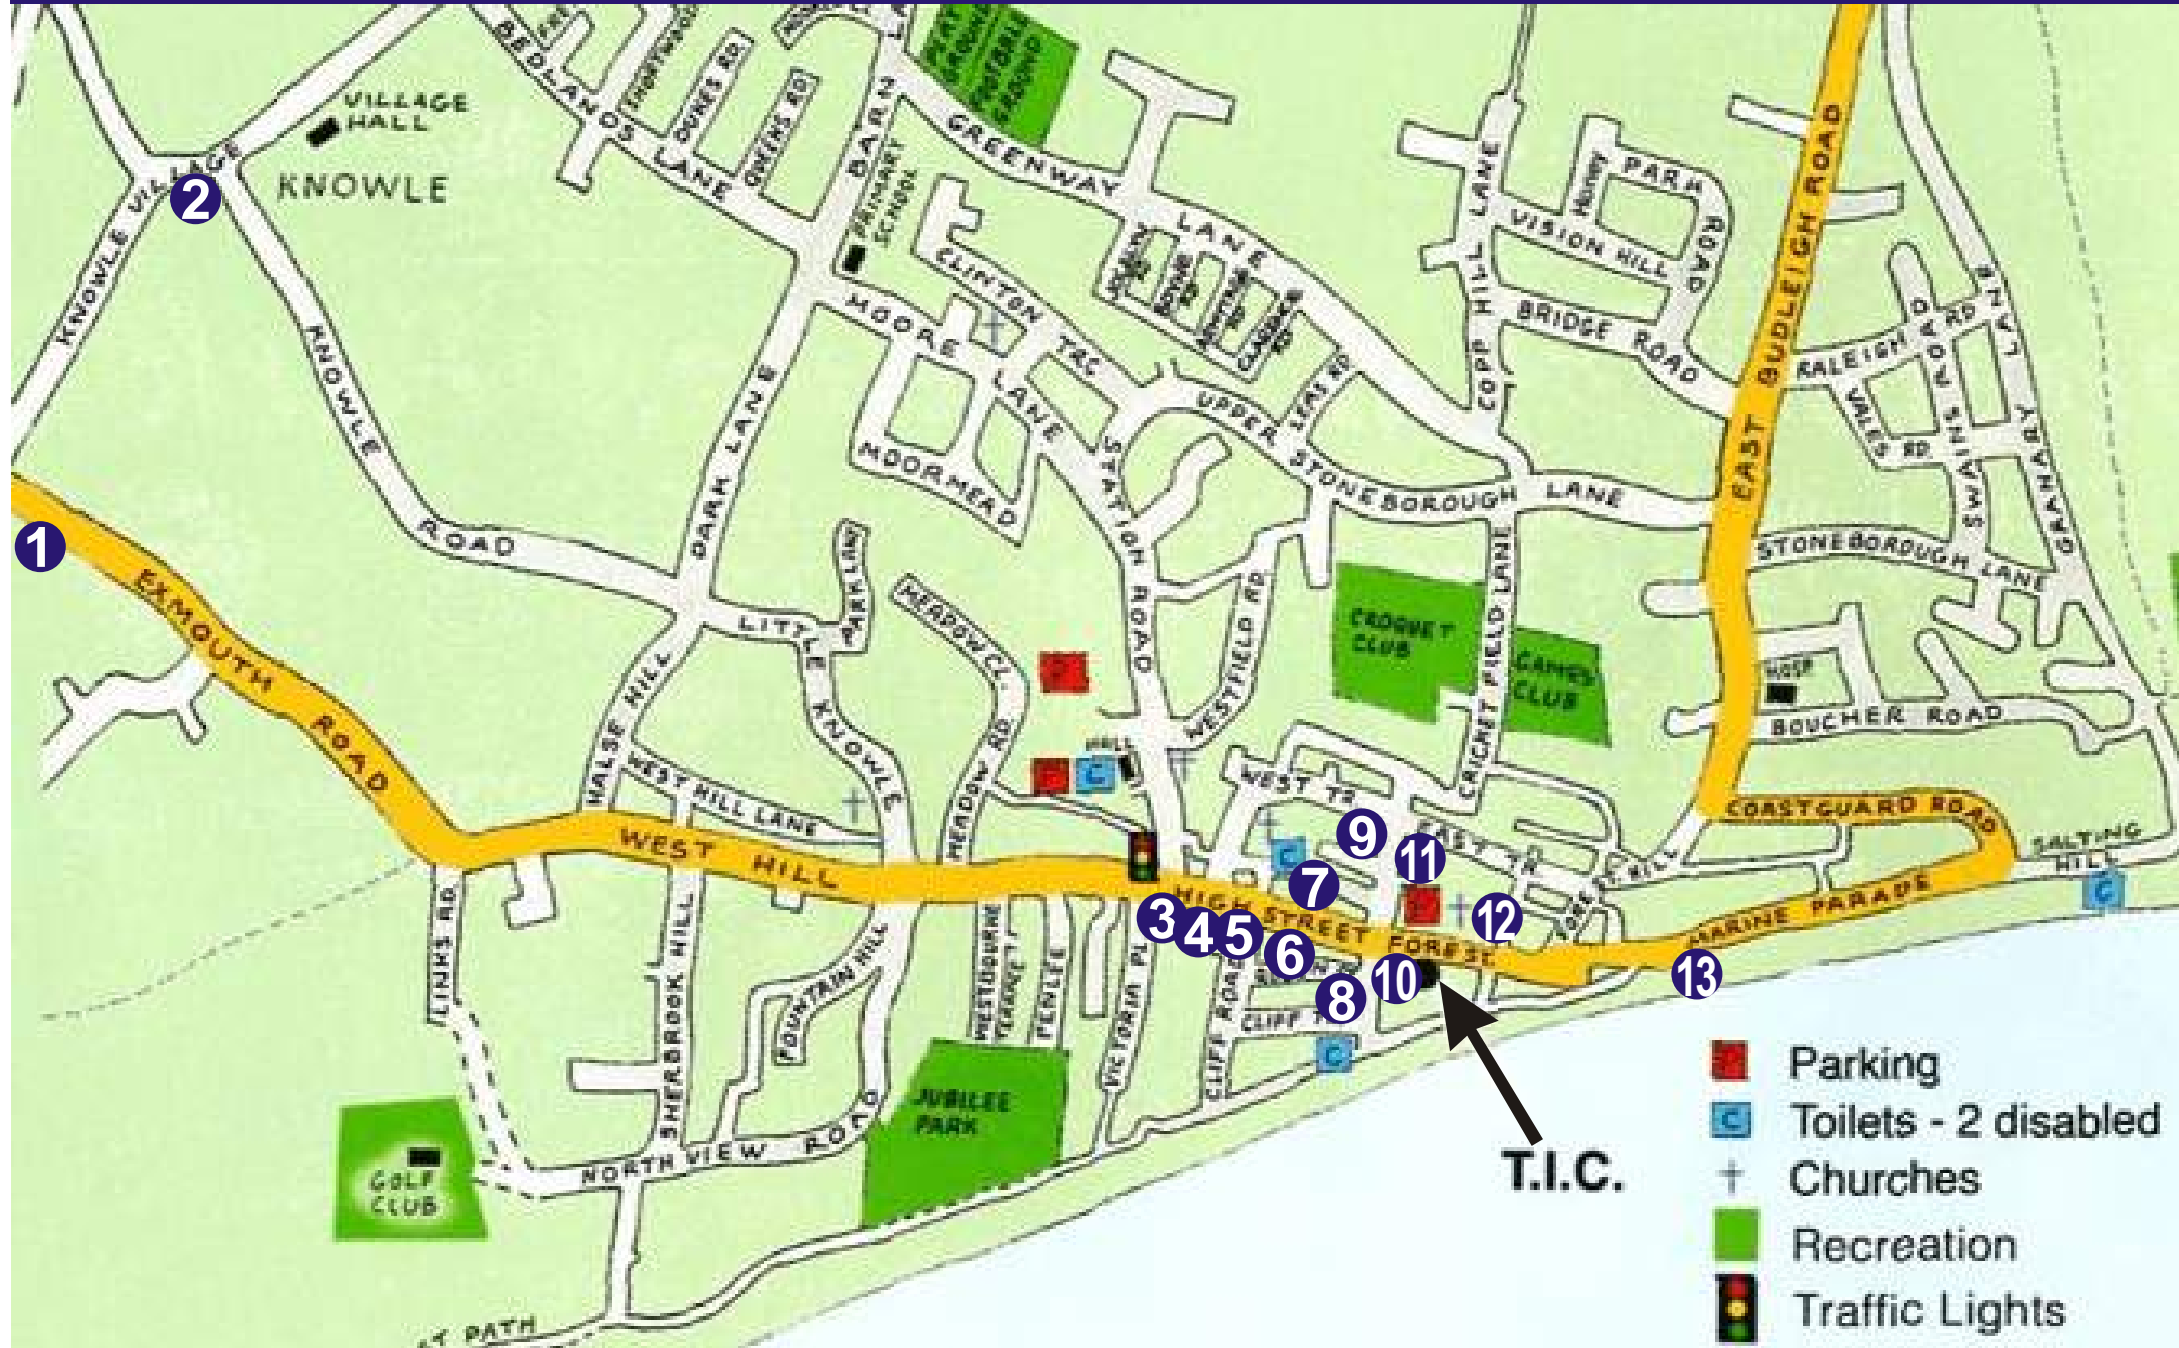

Places to eat in Budleigh Salterton

-  Parking
-  Toilets - 2 disabled
-  Churches
-  Recreation
-  Traffic Lights